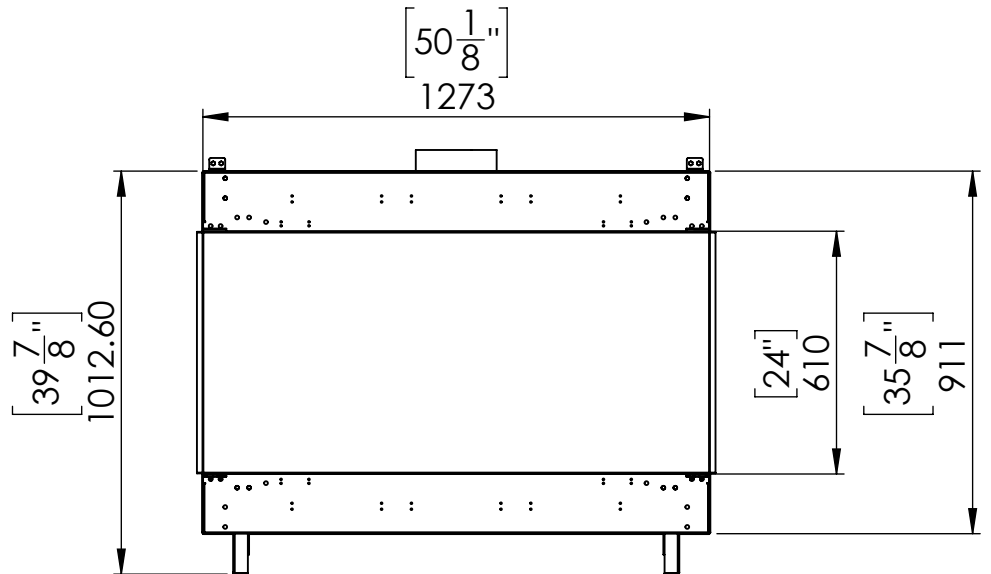

FLARE Double Corner 50H

Telescopic leg ranges (from bottom of glass): 10"-19"