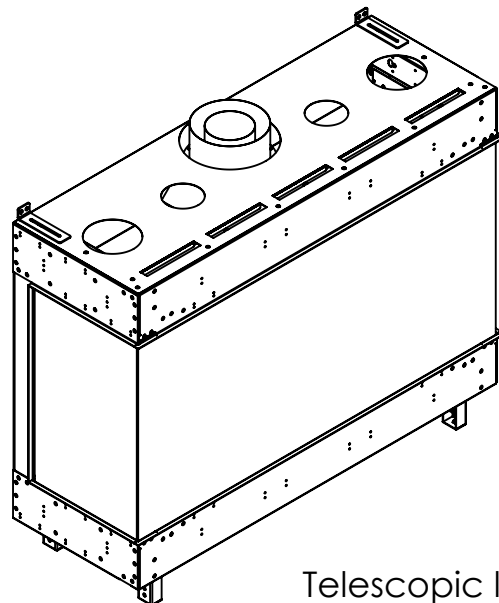

FLARE Double Corner 50H

Telescopic leg ranges (from bottom of glass): 10"-19"