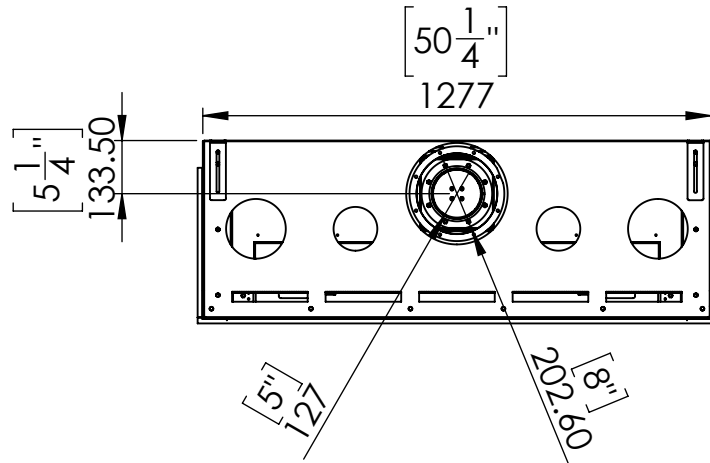

FLARE Double Corner 50H

Telescopic leg ranges (from bottom of glass): 10"-19"