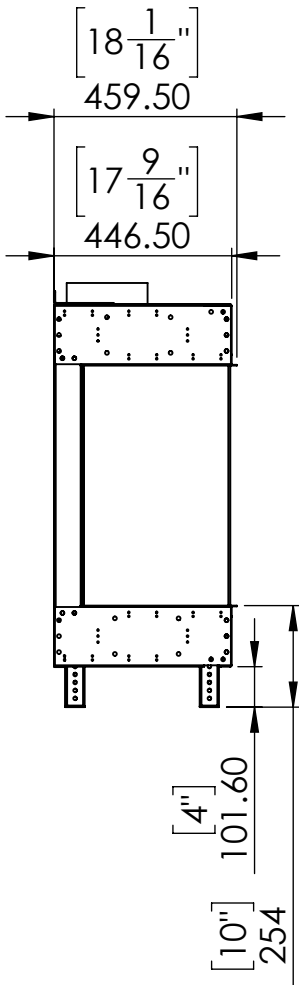

FLARE Double Corner 50H

Telescopic leg ranges (from bottom of glass): 10"-19"