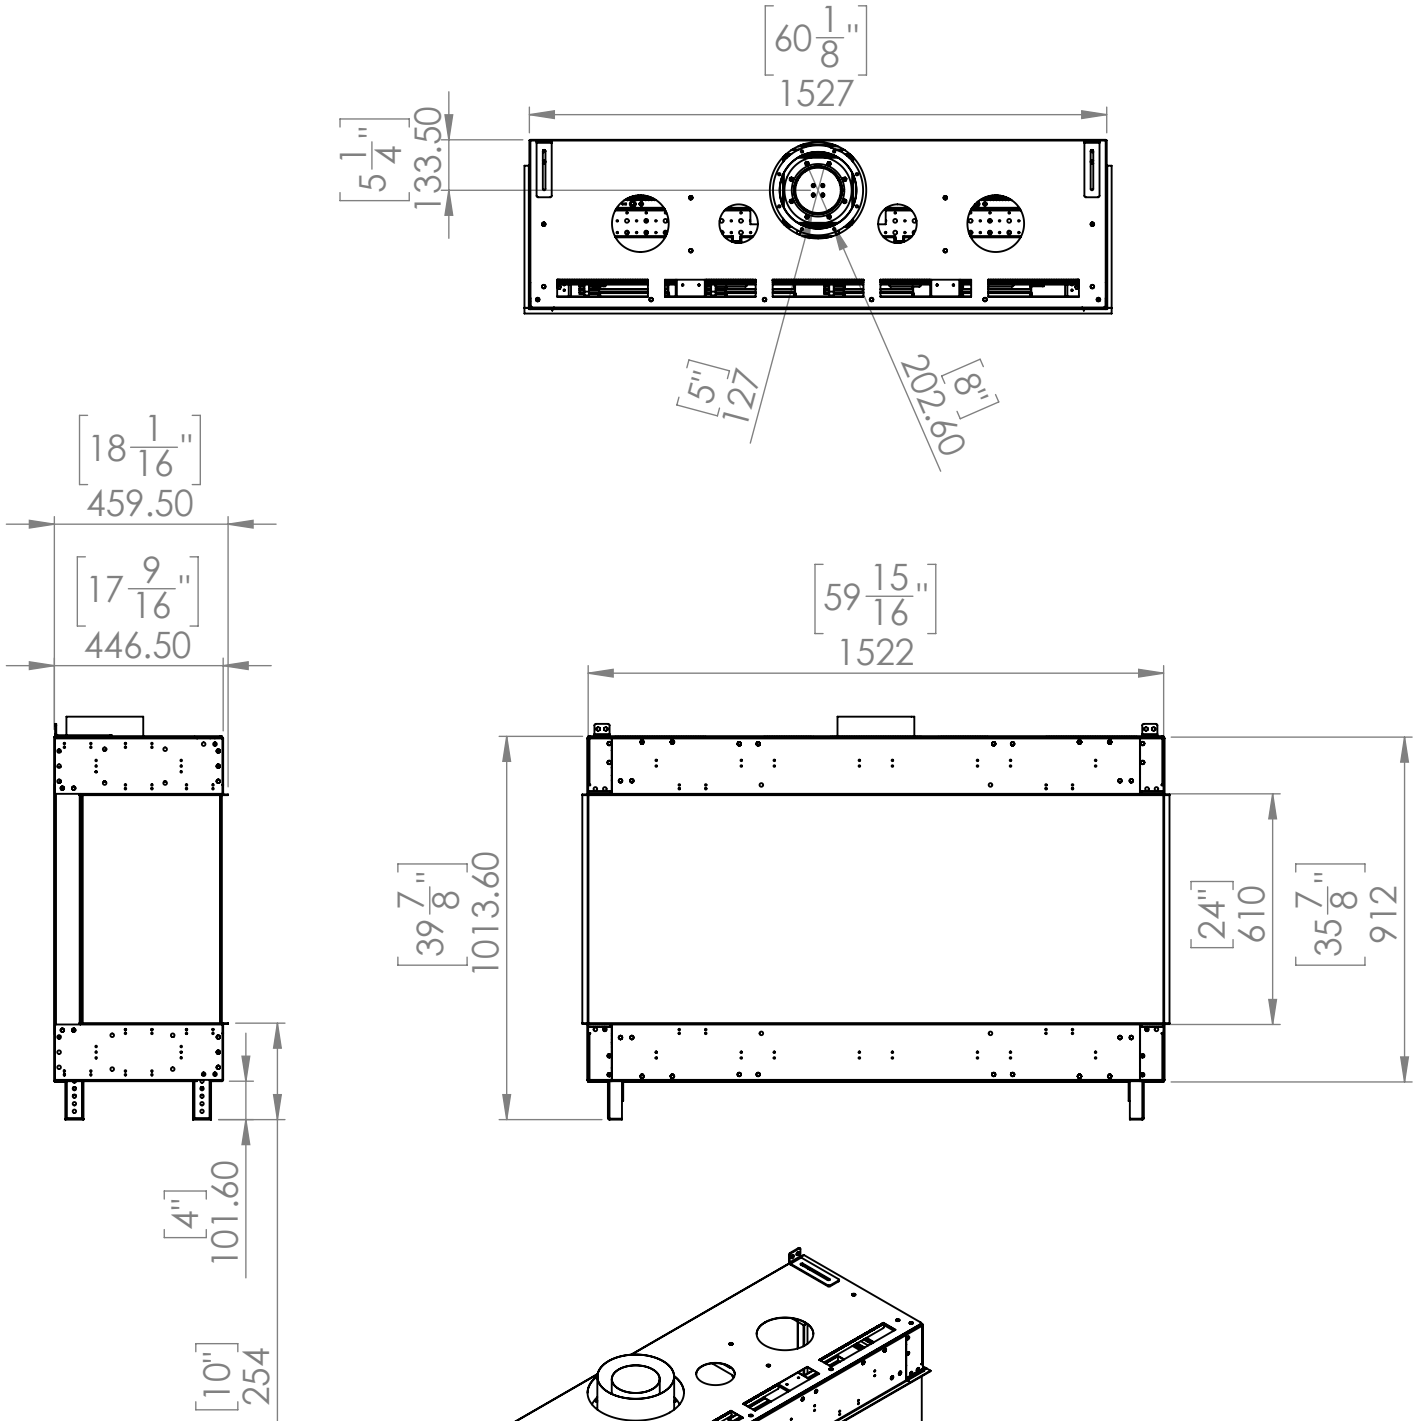

# FLARE Double Corner 60H

Telescopic leg ranges (from bottom of glass): 10"-19"