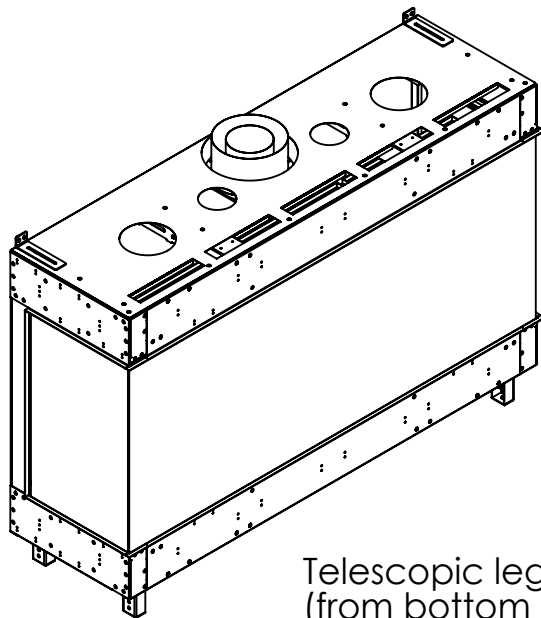

# FLARE Double Corner 60H

Telescopic leg ranges (from bottom of glass): 10"-19"