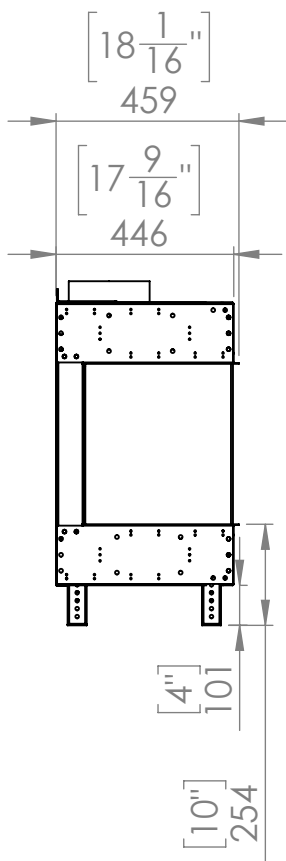

FLARE Double Corner 70

Telescopic leg ranges
(from bottom of glass): 10"-19"