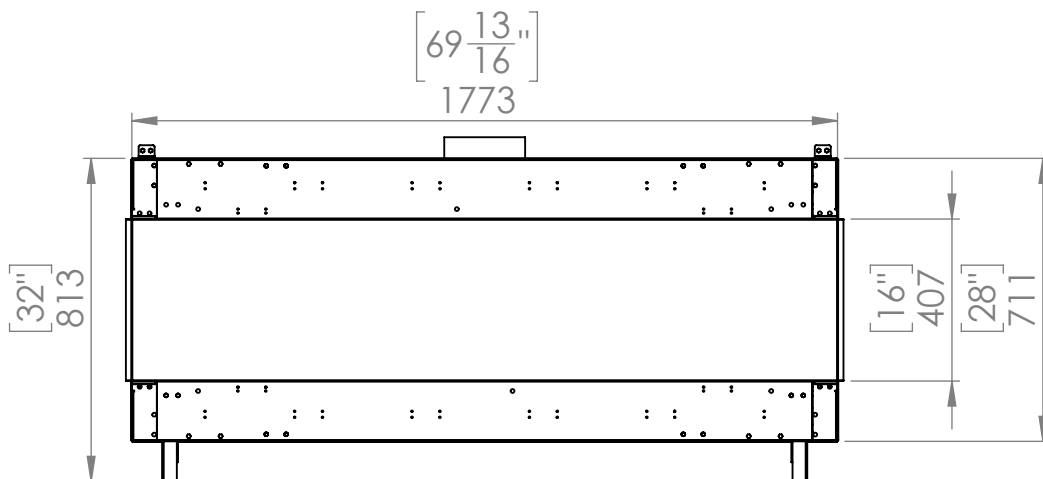

FLARE Double Corner 70

Telescopic leg ranges
(from bottom of glass): 10"-19"