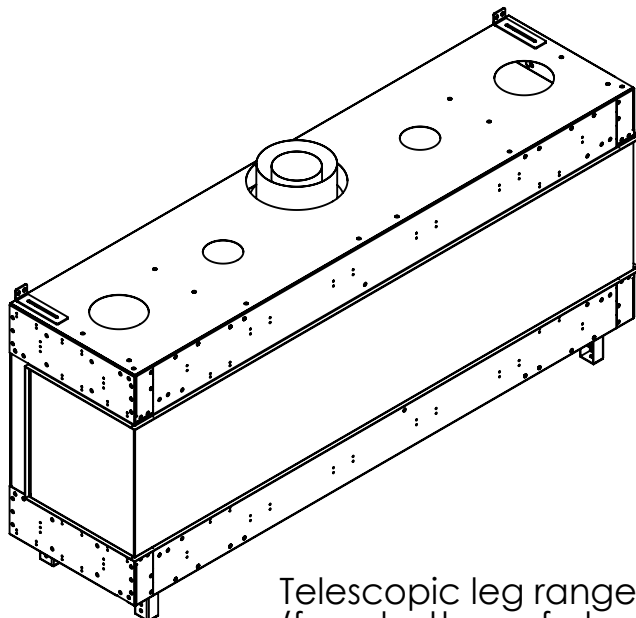

FLARE Double Corner 70

Telescopic leg ranges
(from bottom of glass): 10"-19"