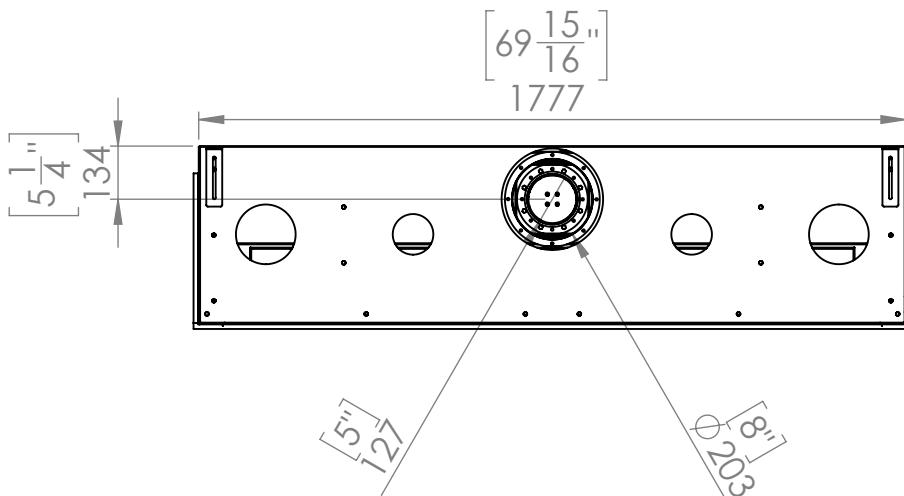

FLARE Double Corner 70

Telescopic leg ranges
(from bottom of glass): 10"-19"