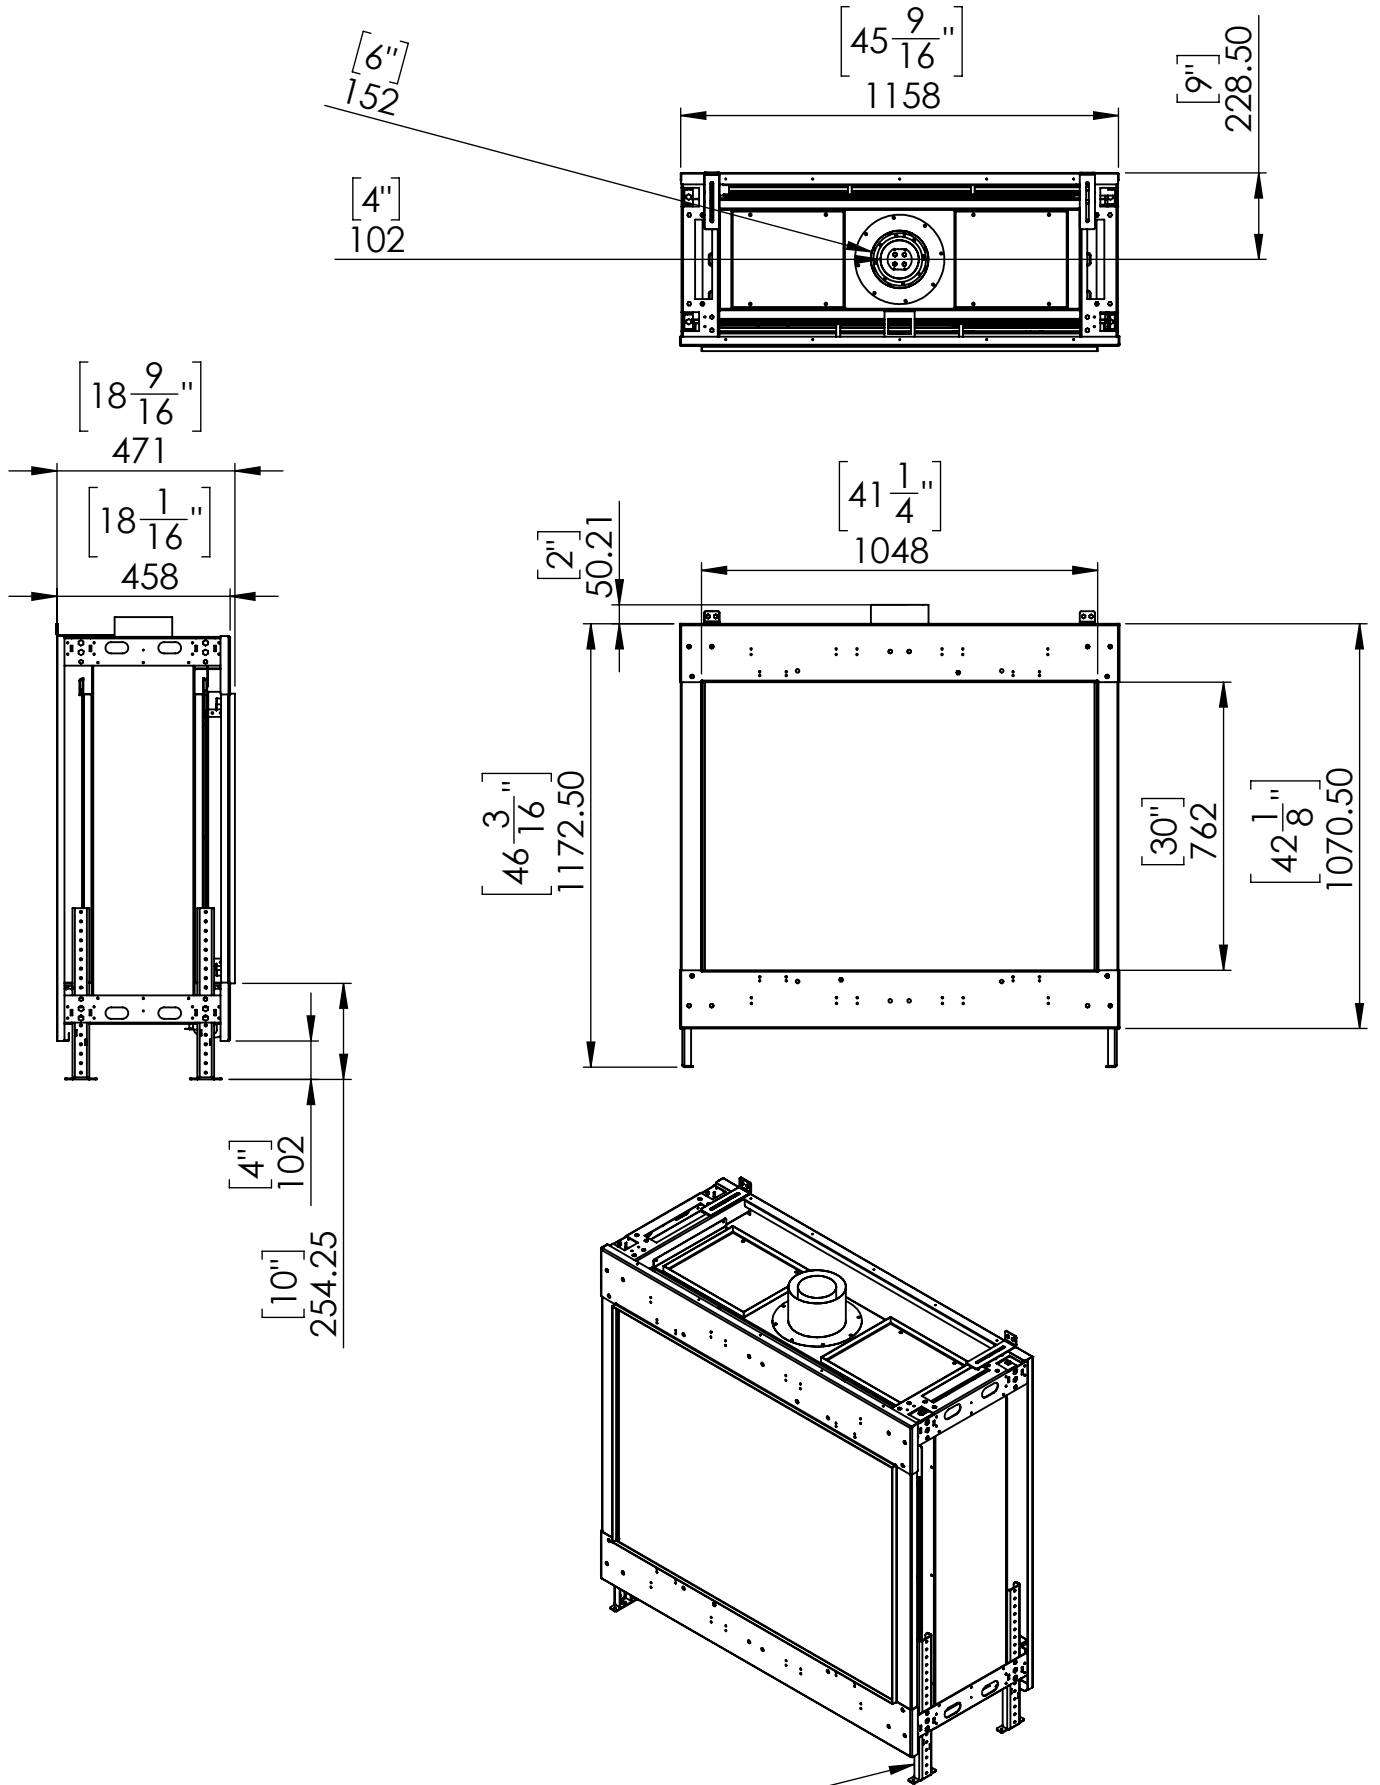

Flare Front 45EH

Telescopic Leg Range
From bottom of glass: 10"-19"