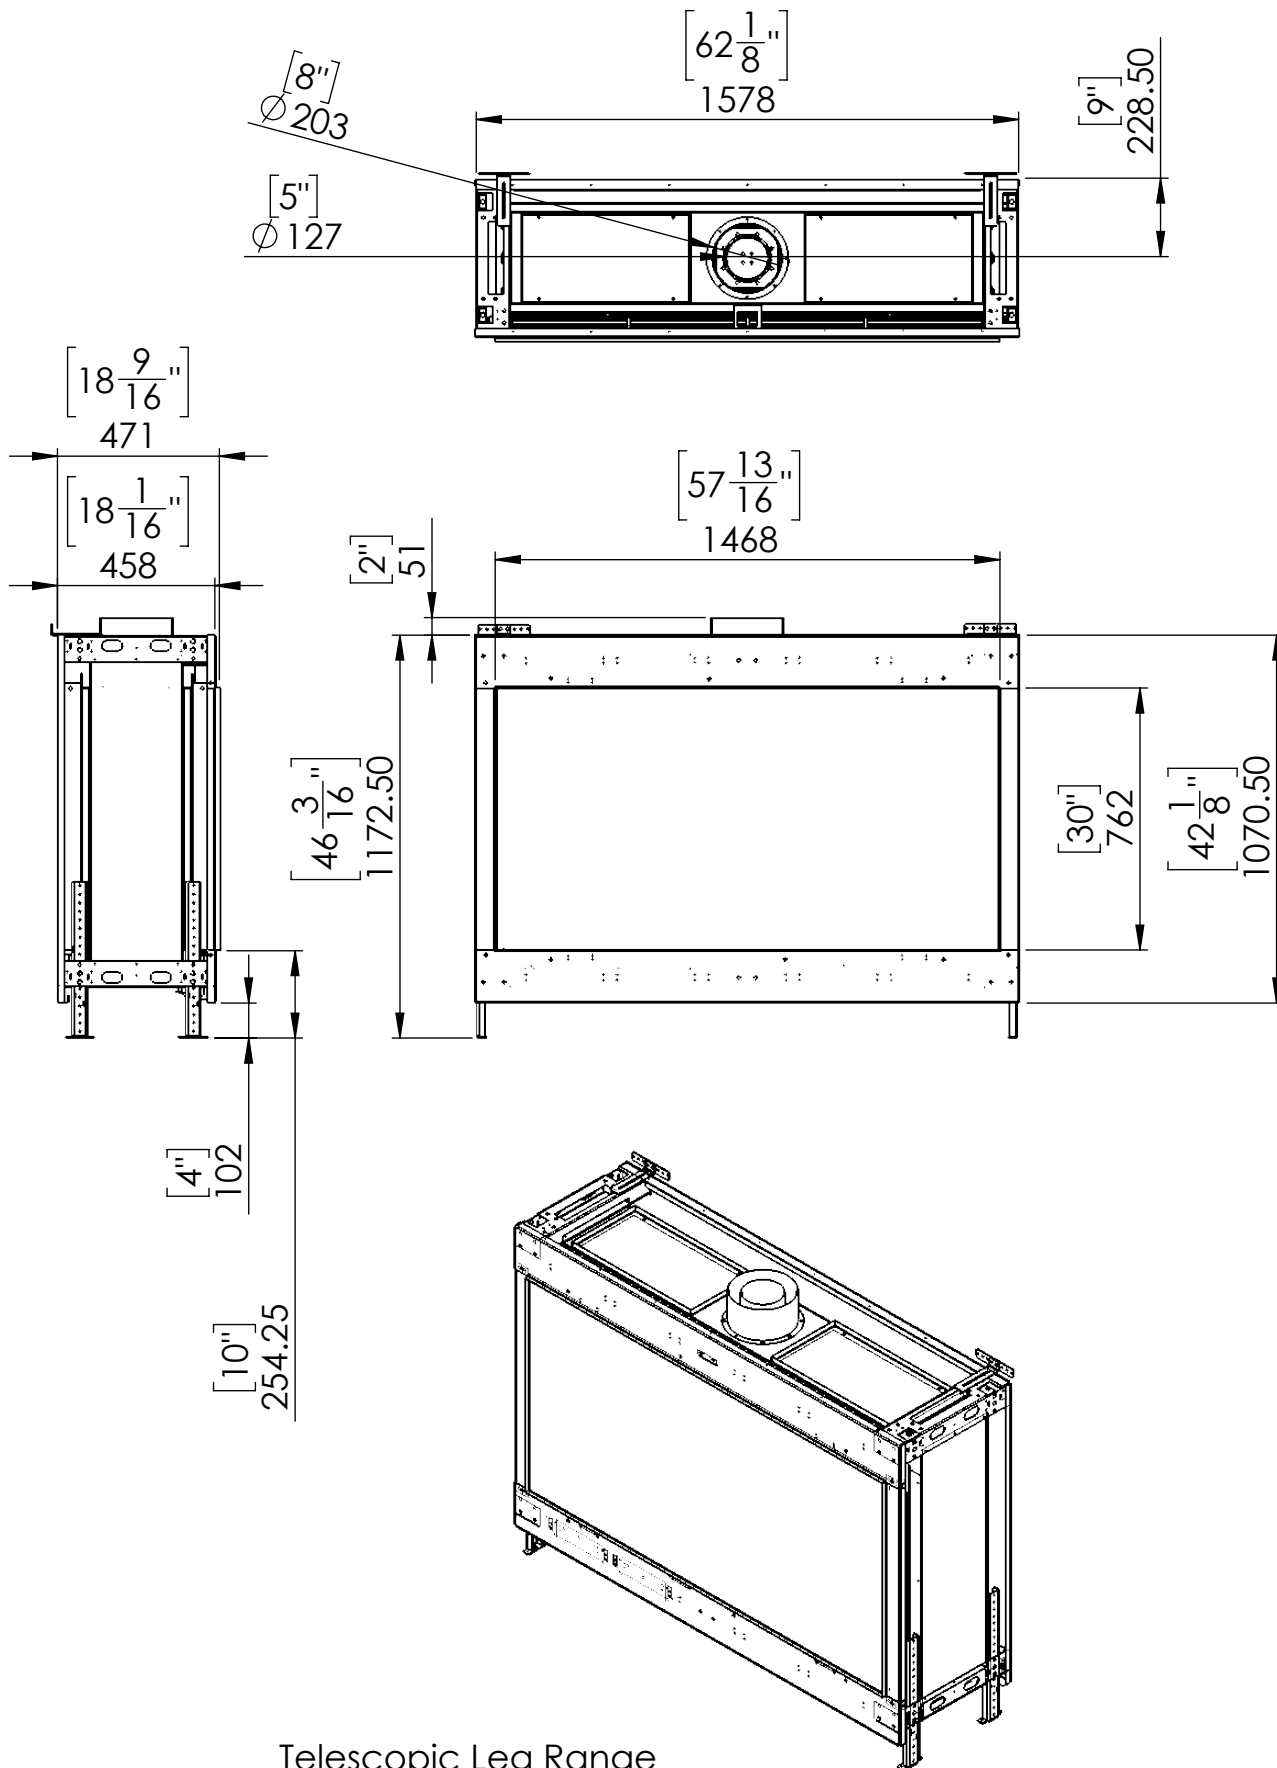

# FLARE Front 60 EH

Telescopic Leg Range  
From bottom of glass: 10"-19"