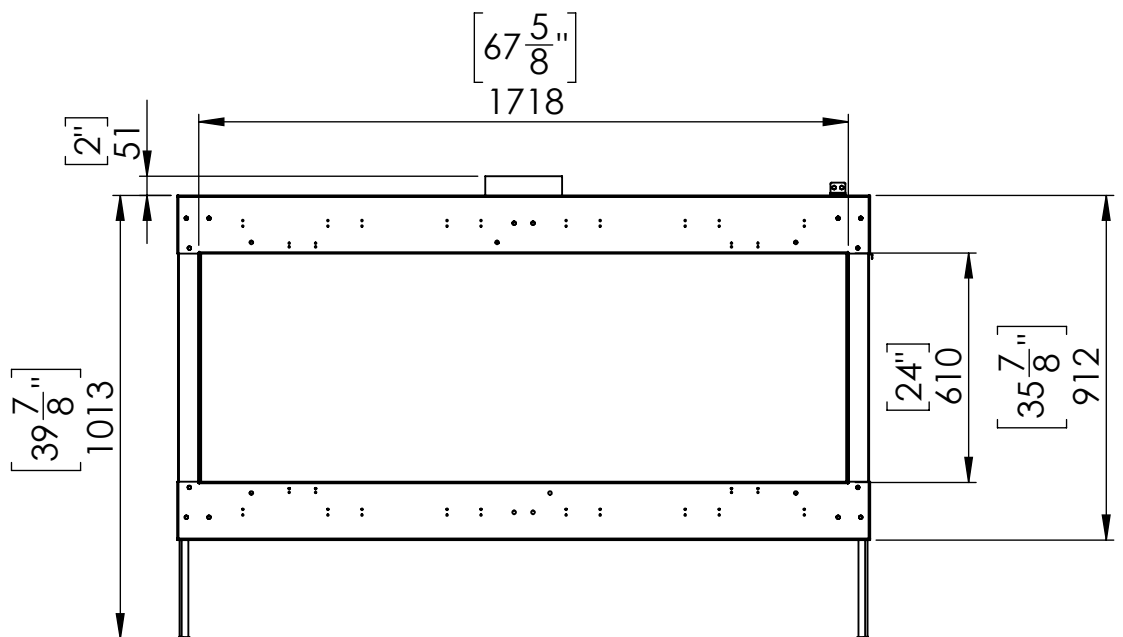

Flare Front 70H

Telescopic Leg Range
From bottom of glass: 10"-19"