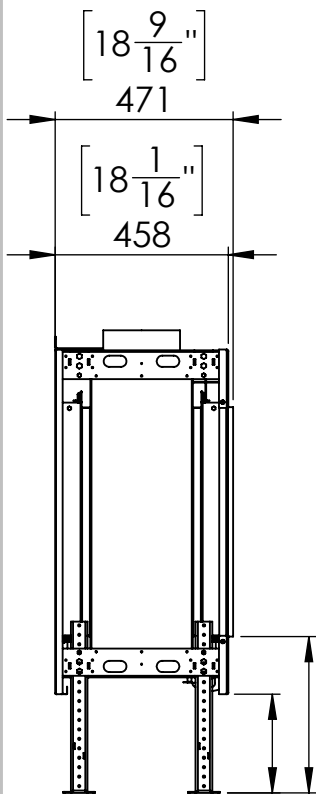

Flare Front 70H

Telescopic Leg Range
From bottom of glass: 10"-19"