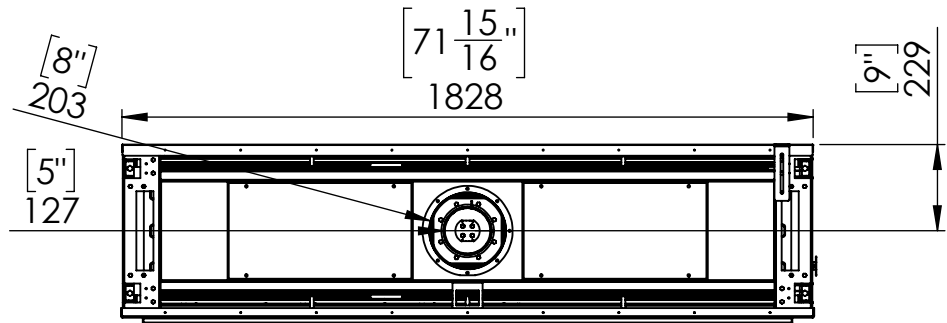

Flare Front 70H

Telescopic Leg Range
From bottom of glass: 10"-19"