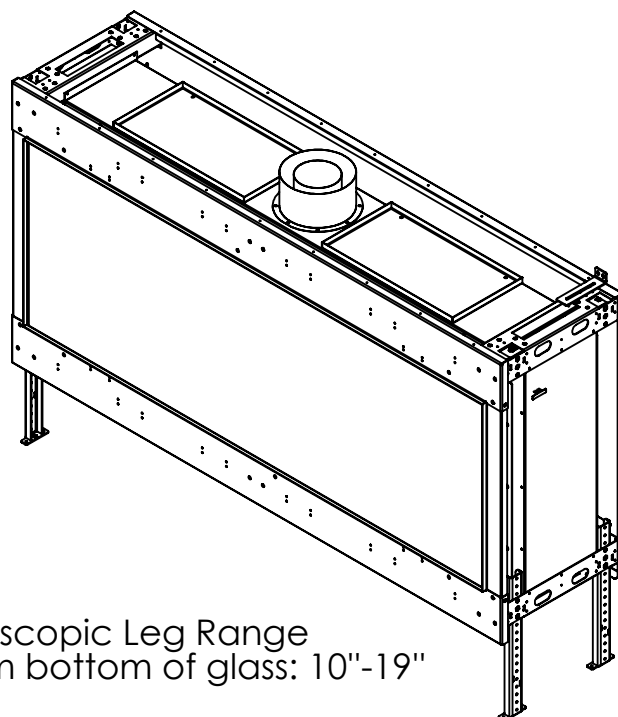

Flare Front 70H

Telescopic Leg Range
From bottom of glass: 10"-19"