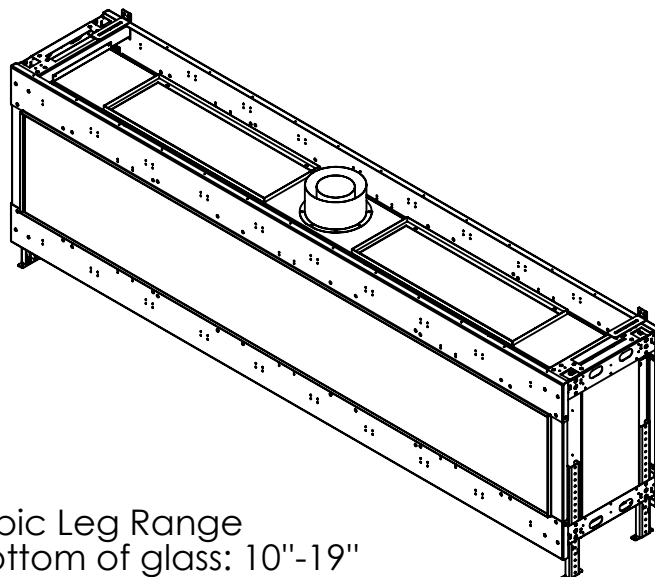

FLARE See Through 100

Telescopic Leg Range
From bottom of glass: 10"-19"