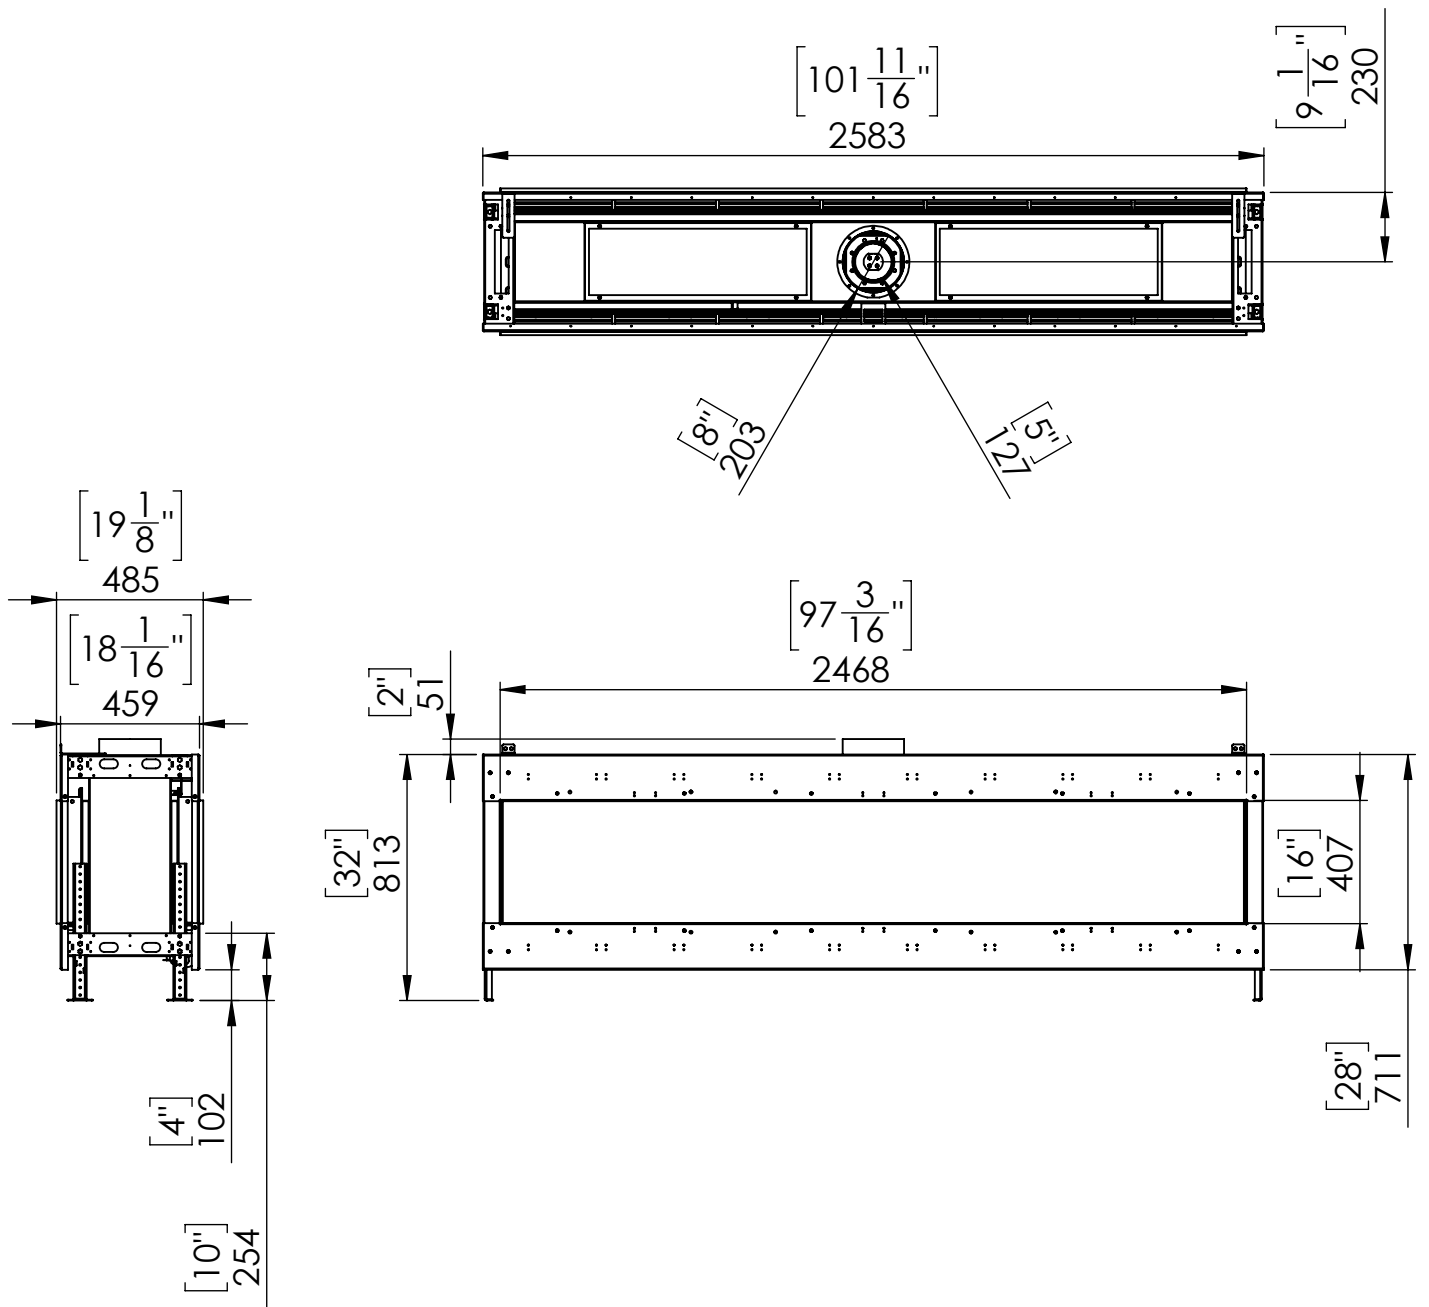

FLARE See Through 100

Telescopic Leg Range
From bottom of glass: 10"-19"