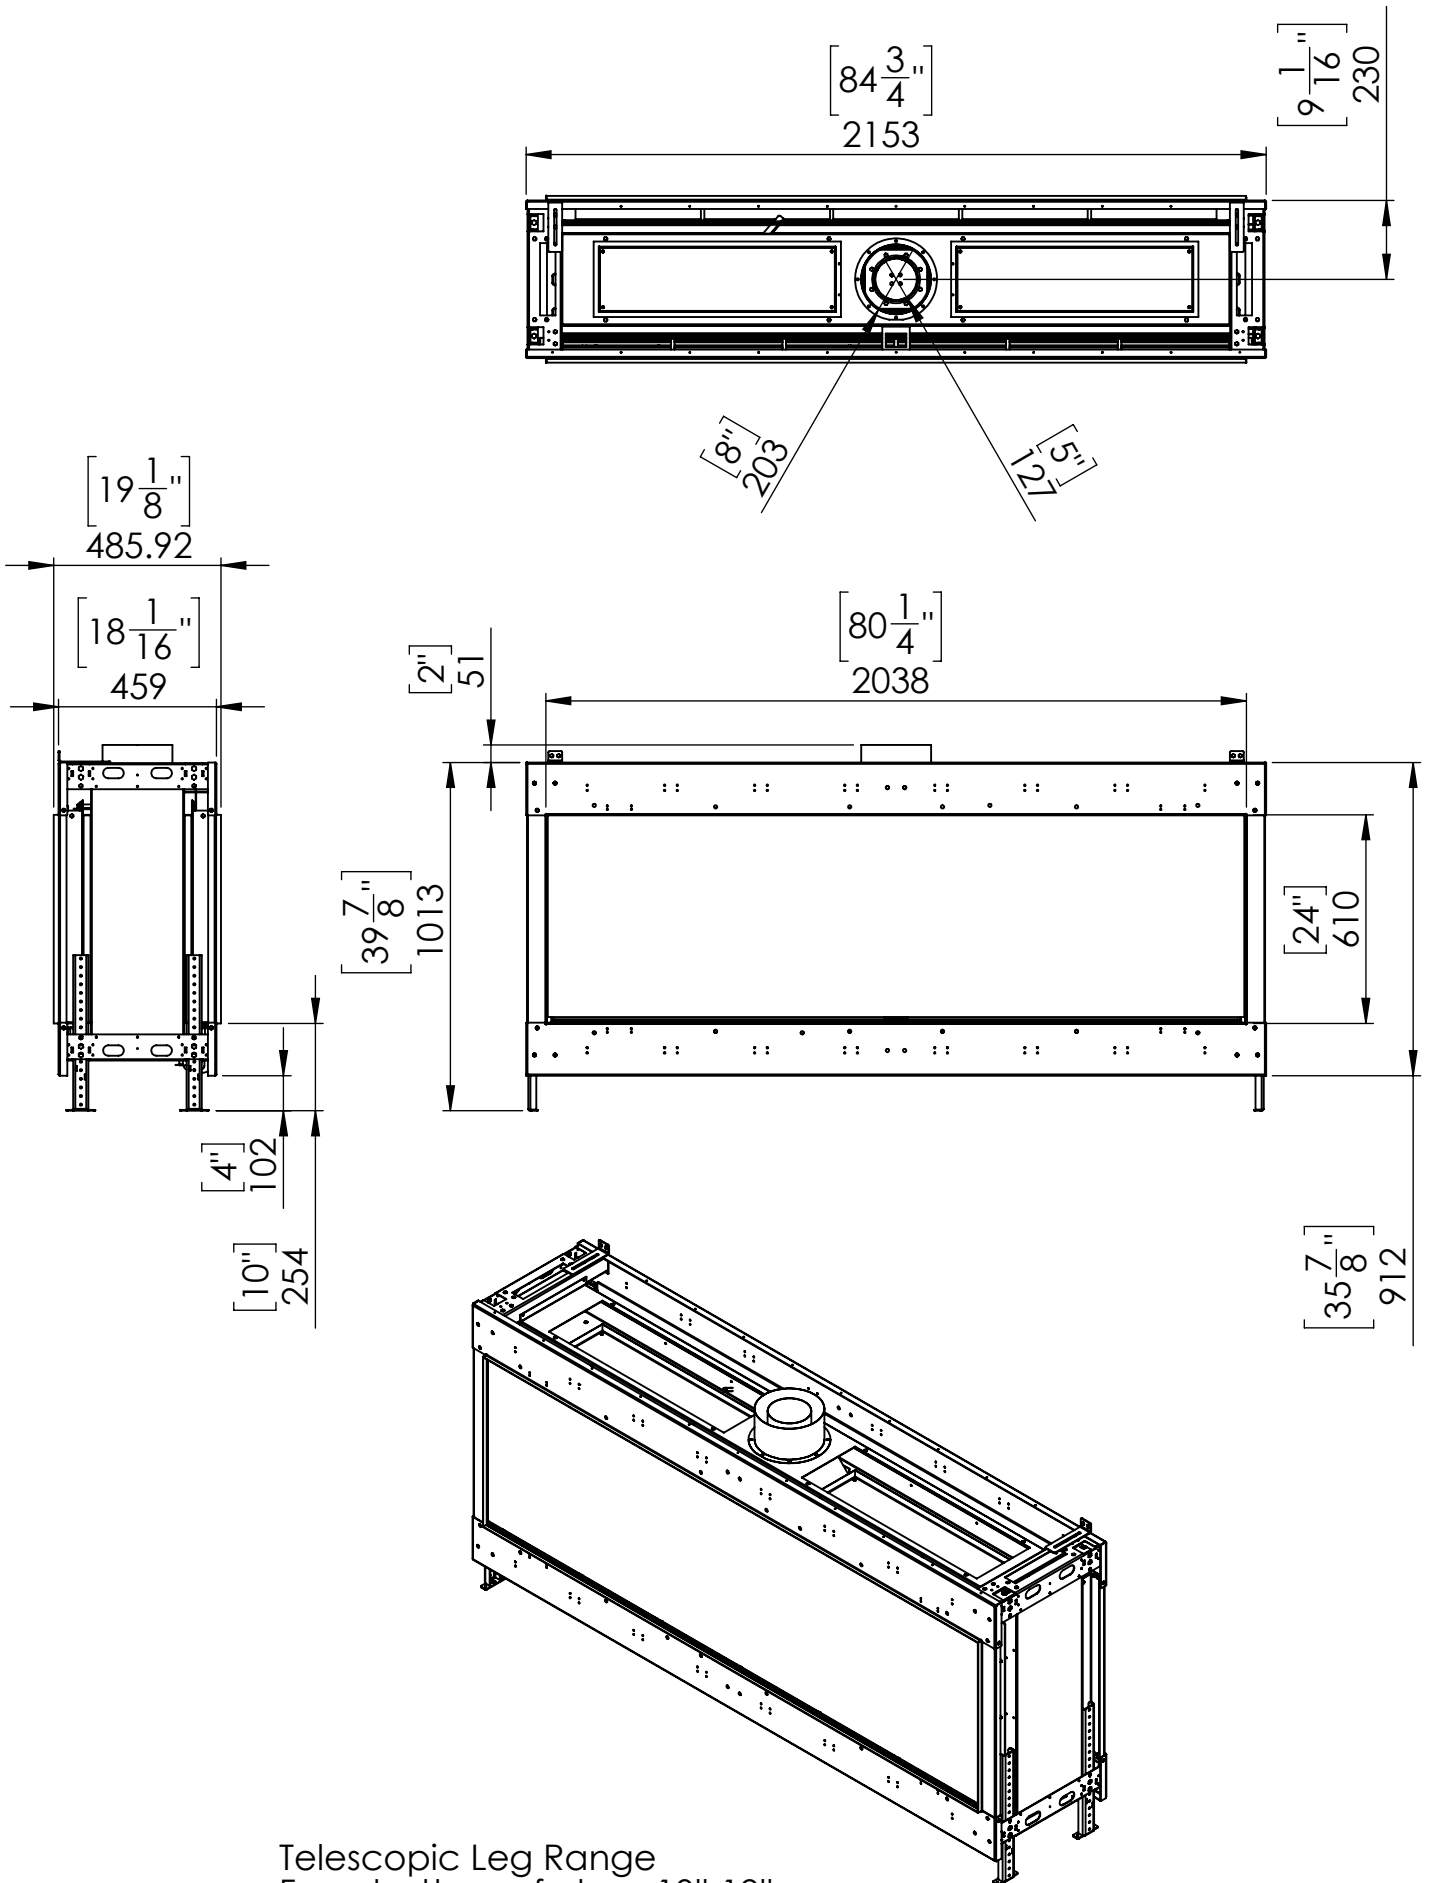

Flare See Through 80H

Telescopic Leg Range
From bottom of glass: 10"-19"